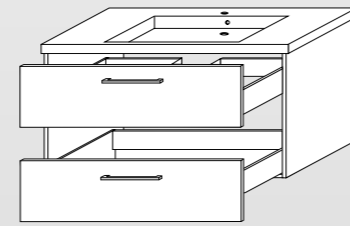

Seznam elementov

Ogledalo 60 x 60 cm s LED svetilko
60/60/2

Ogledalo 80 x 60 cm s LED svetilko
80/60/2

Steklena polica 60, 80 cm
60,80/0,8/15

F 60.120 D,L
Element z ogledalom in LED svetilko D,L
60/60/20

F 80.120
Element z ogledali in LED svetilko
80/60/15

BKG 60.121
Umivalnik 60 cm
60/5/46

Element pod umivalnikom 60 cm
60/50/45

BKG 60.120
Umivalnik 60 cm
60/5/46

Element pod umivalnikom 60 cm
60/60/45

BKG 80.120
Umivalnik 80 cm
80/5/46

Element pod umivalnikom 80 cm
80/50/45