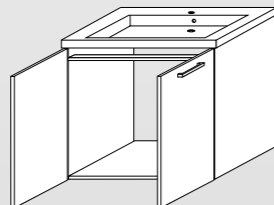

Seznam elementov

Ogledalo 60 x 60 cm s LED svetilko
60/60/2

Ogledalo 80 x 60 cm s LED svetilko
80/60/2

Steklena polica 60, 80 cm
60,80/0,8/15

F 60.120 D,L
Element z ogledalom in LED svetilko D,L
60/60/20

F 80.120
Element z ogledali in LED svetilko
80/60/15

BKG 60.121
Umivalnik 60 cm
60/5/46

Element pod umivalnikom 60 cm
60/50/45

BKG 60.120
Umivalnik 60 cm
60/5/46

Element pod umivalnikom 60 cm
60/60/45

BKG 80.120
Umivalnik 80 cm
80/5/46

Element pod umivalnikom 80 cm
80/50/45