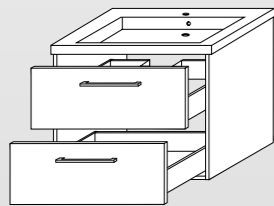

Seznam elementov

Ogledalo 60 x 60 cm s LED svetilko
60/60/2

Ogledalo 80 x 60 cm s LED svetilko
80/60/2

Steklena polica 60, 80 cm
60,80/0,8/15

F 60.120 D,L
Element z ogledalom in LED svetilko D,L
60/60/20

F 80.120
Element z ogledali in LED svetilko
80/60/15

BKG 60.121
Umivalnik 60 cm
60/5/46

Element pod umivalnikom 60 cm
60/50/45

BKG 60.120
Umivalnik 60 cm
60/5/46

Element pod umivalnikom 60 cm
60/60/45

BKG 80.120
Umivalnik 80 cm
80/5/46

Element pod umivalnikom 80 cm
80/50/45